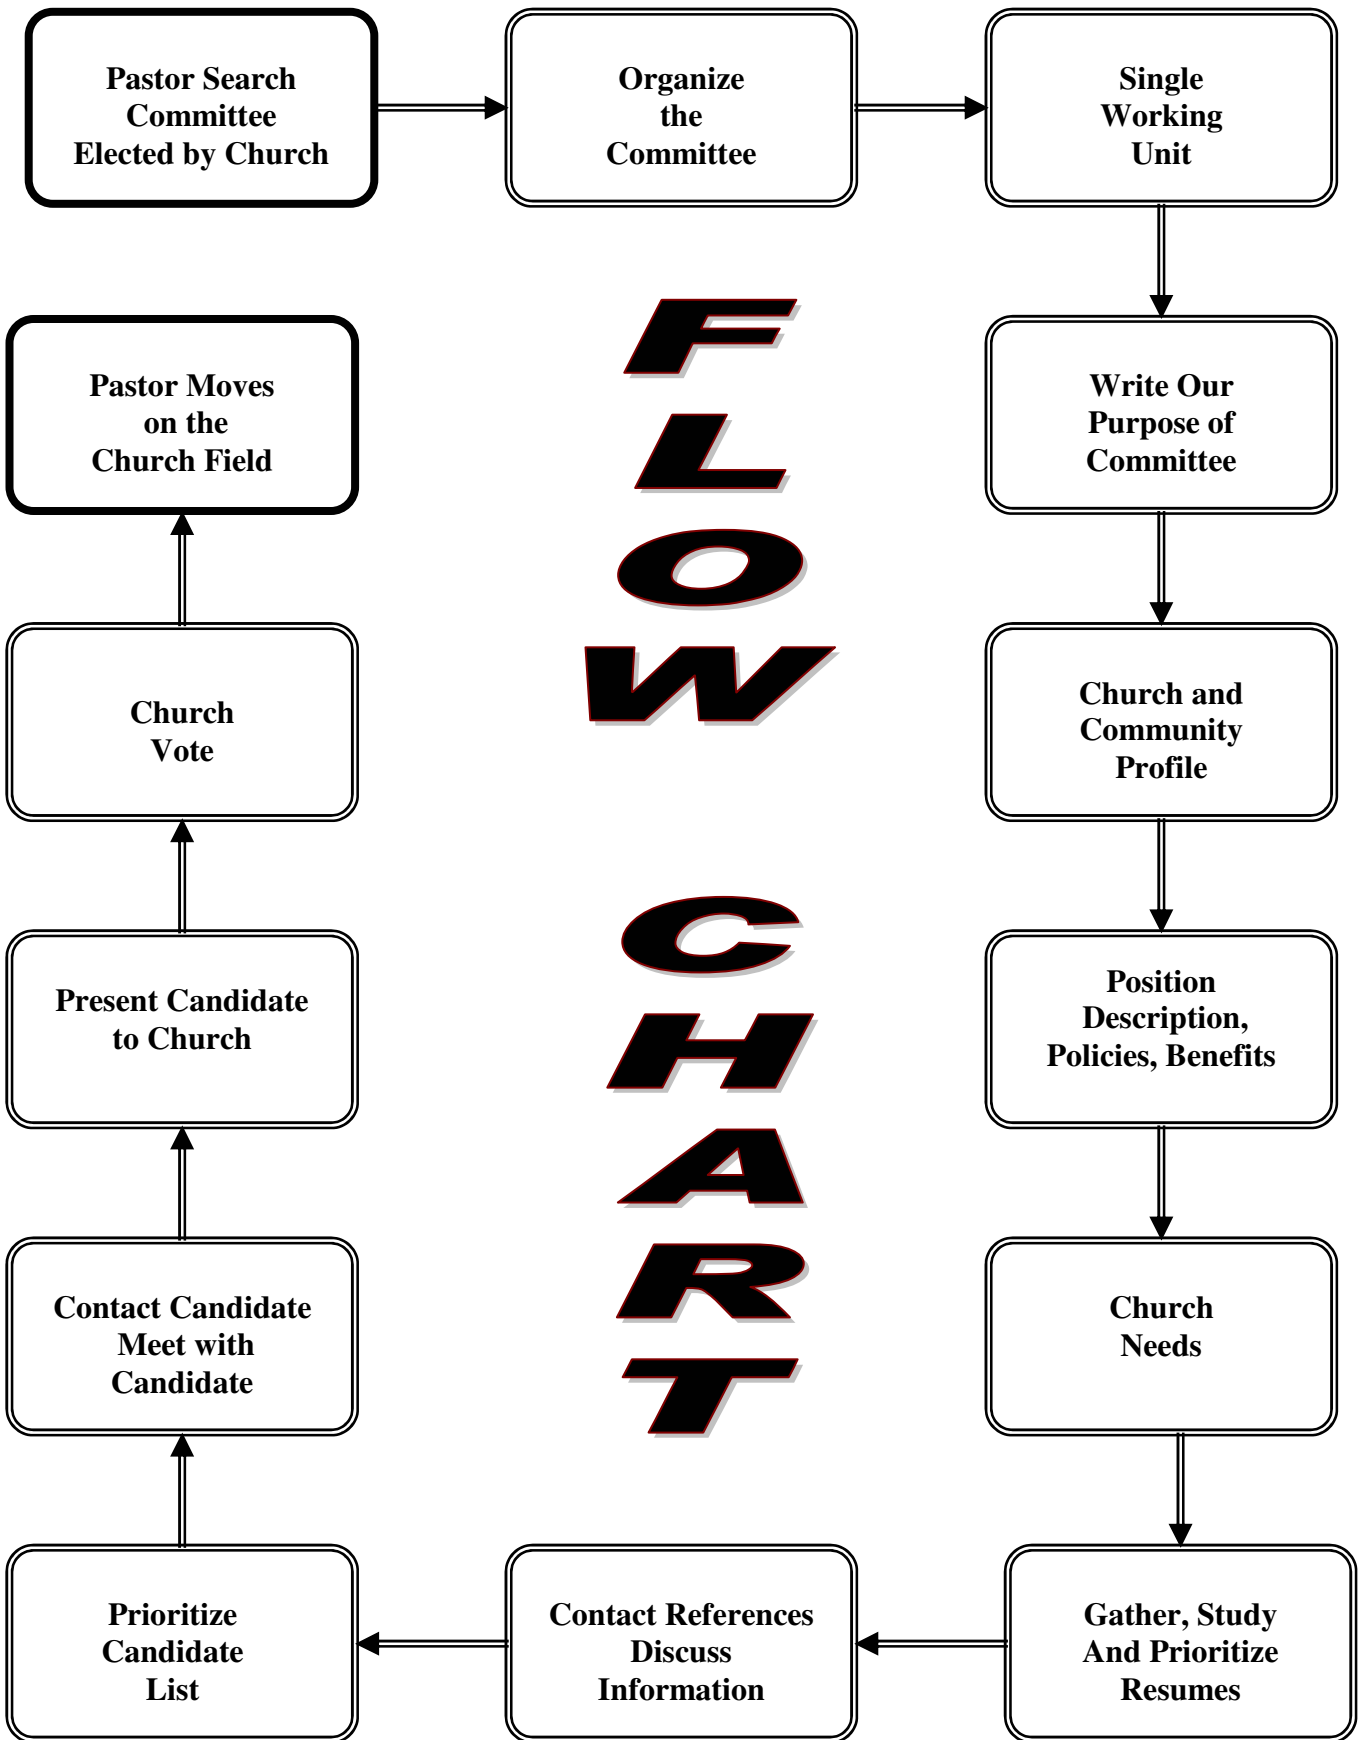

PASTOR SEARCH COMMITTEE FLOW CHART

F
L
O
W

C
H
A
R
T